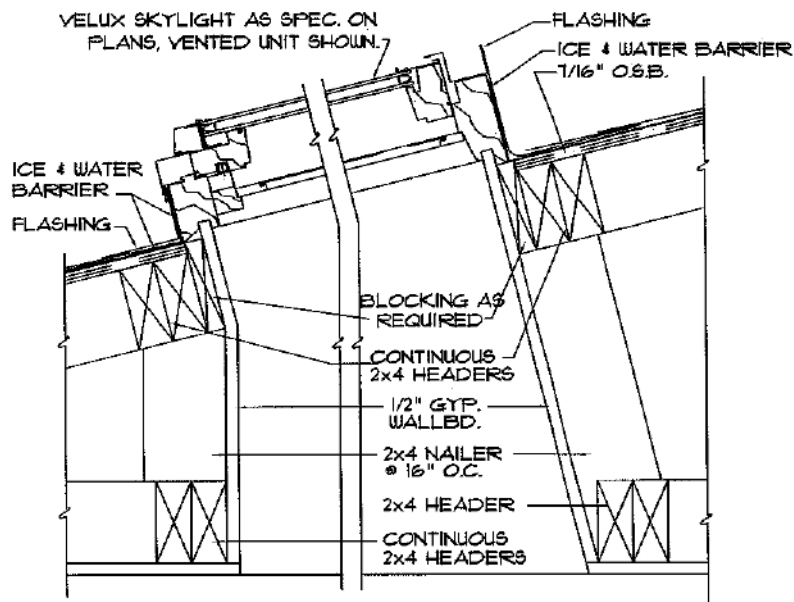

R5 SKYLIGHT: FRAMING DETAIL W/ TRUSS ROOF  
6b