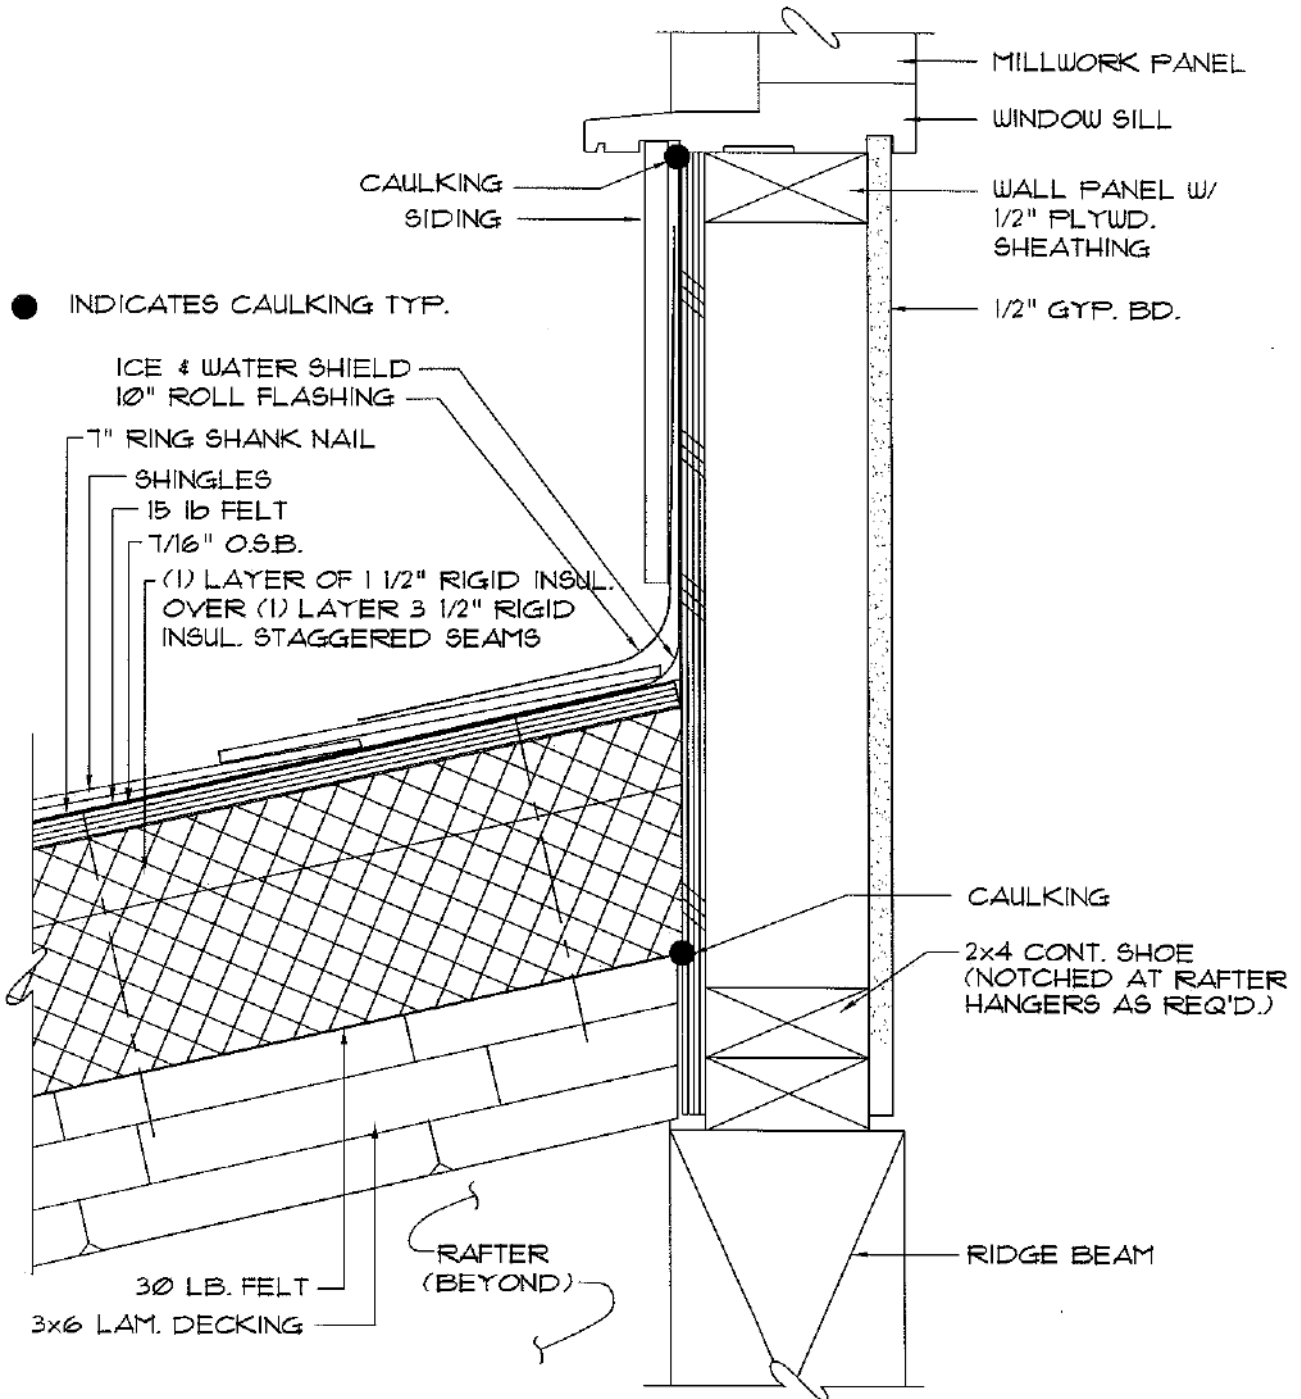

R5 SKYLIGHT: FRAMING DETAIL W/ TRUSS ROOF
6b

Acorn Deck House Company

Note: Not all details apply to all Deck Houses. Insulation roof thicknesses vary.

AcornDeckHouse.com

852 Main Street Acton, MA 01720

800.727.3325 Fax: 978.263.6850

R5
7

CLERESTORY: FLASHING @

LOWER ROOF

5" RIGID ROOF
INSULATION: UNVENTED