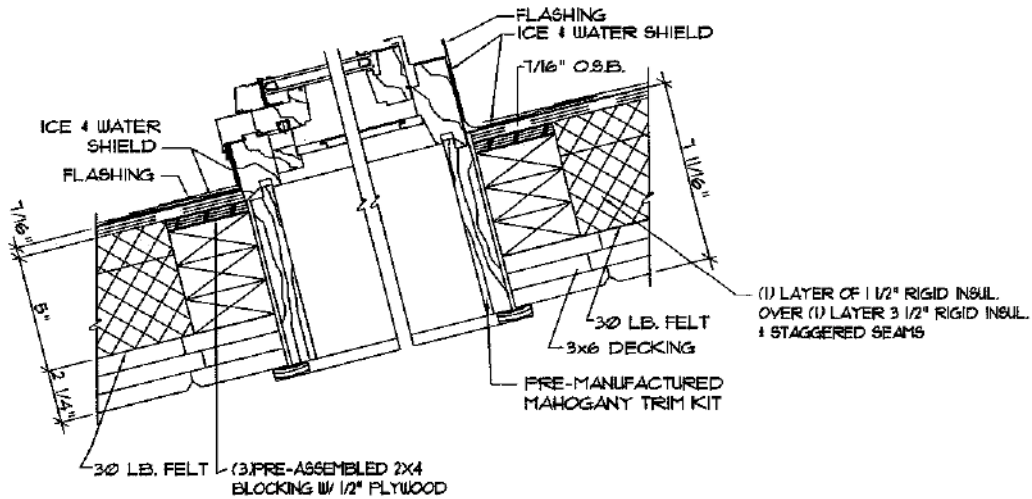

Acorn Deck House Company

Note: Not all details apply to all Deck Houses. Insulation roof thicknesses vary.

AcornDeckHouse.com

852 Main Street Acton, MA 01720

800.727.3325 Fax: 978.263.6850

R5 SKYLIGHT @ 5"
6a UNVENTED ROOF