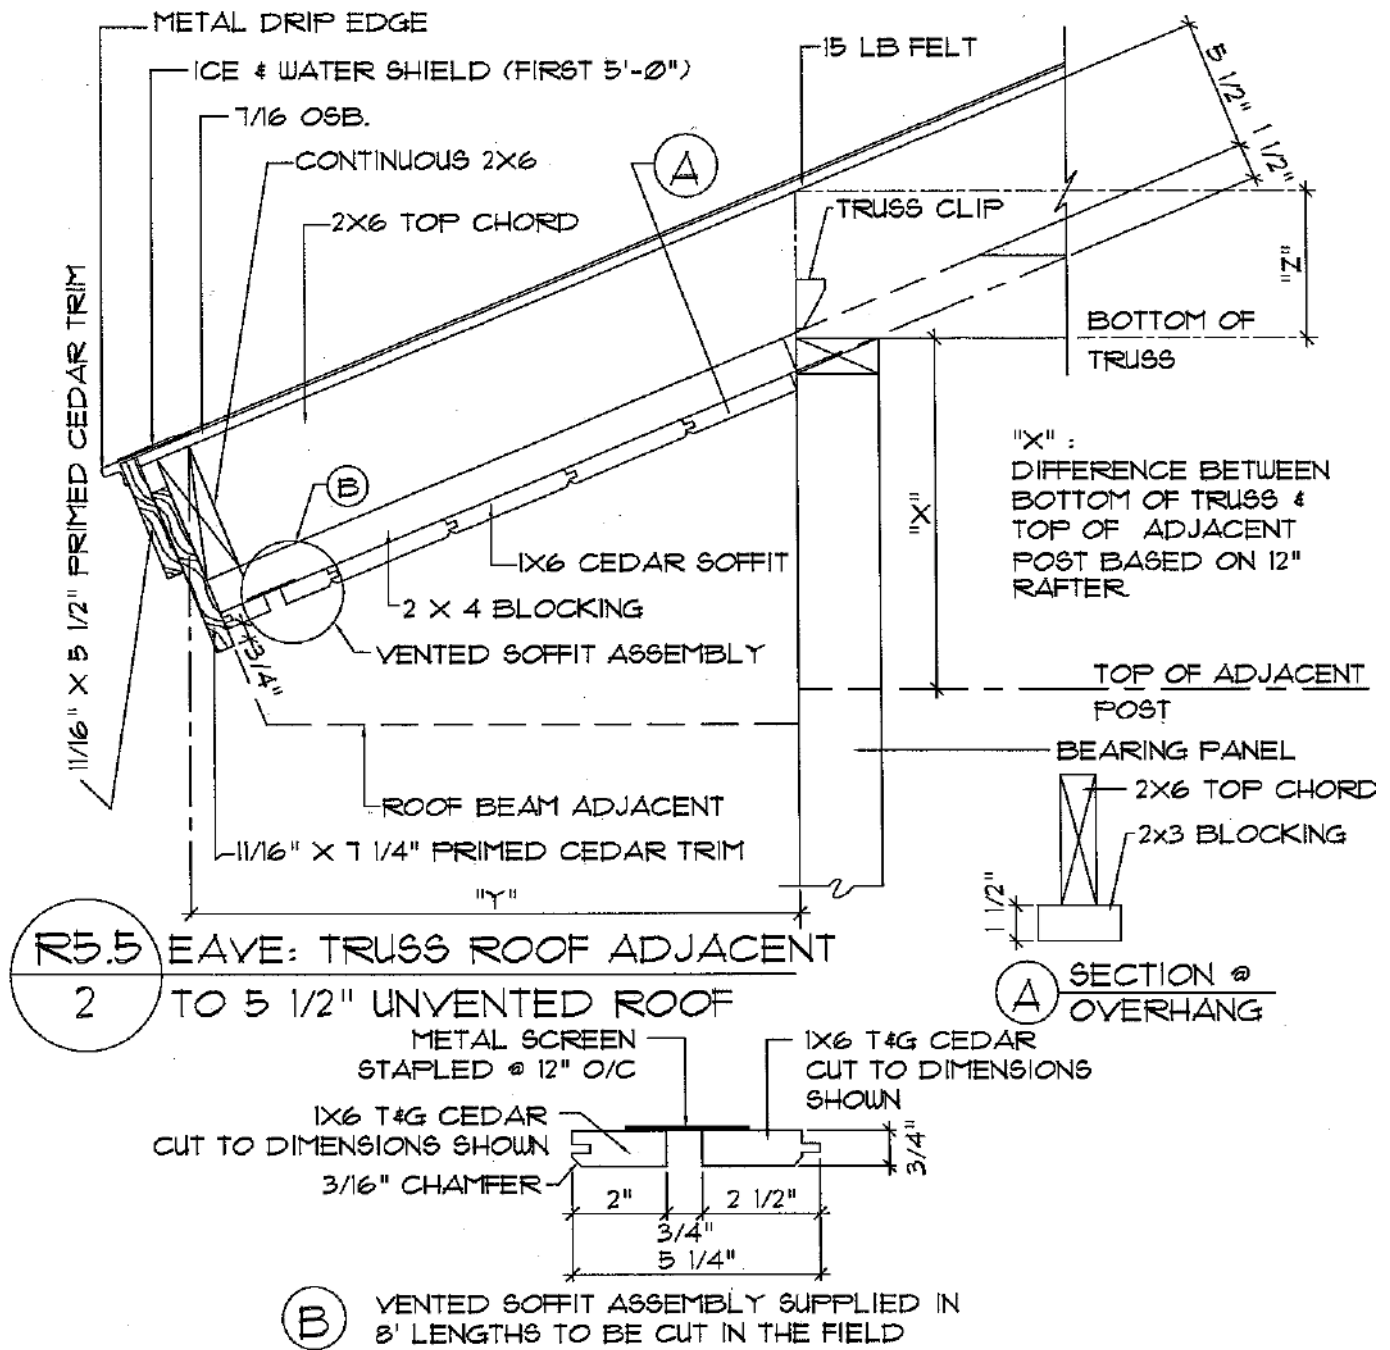

Acorn Deck House Company

Note: Not all details apply to all Deck Houses. Insulation roof thicknesses vary.

AcornDeckHouse.com

852 Main Street Acton, MA 01720

800.727.3325 Fax: 978.263.6850

ROOF PITCH	"Y" : OVERHANG	"X" :	"Z" : TRUSS HEEL HT.
3 IN 12 :	2'-2 15/16"	1'-1 1/2"	5 15/16"
4 IN 12 :	2'-3 9/16"	1'-1 5/8"	6 1/16"
5 IN 12 :	2'-0 13/16"	1'-1 13/16"	6 3/16"
7 1/2 IN 12 :	1'-7 5/16"	1'-2 5/16"	6 3/4"